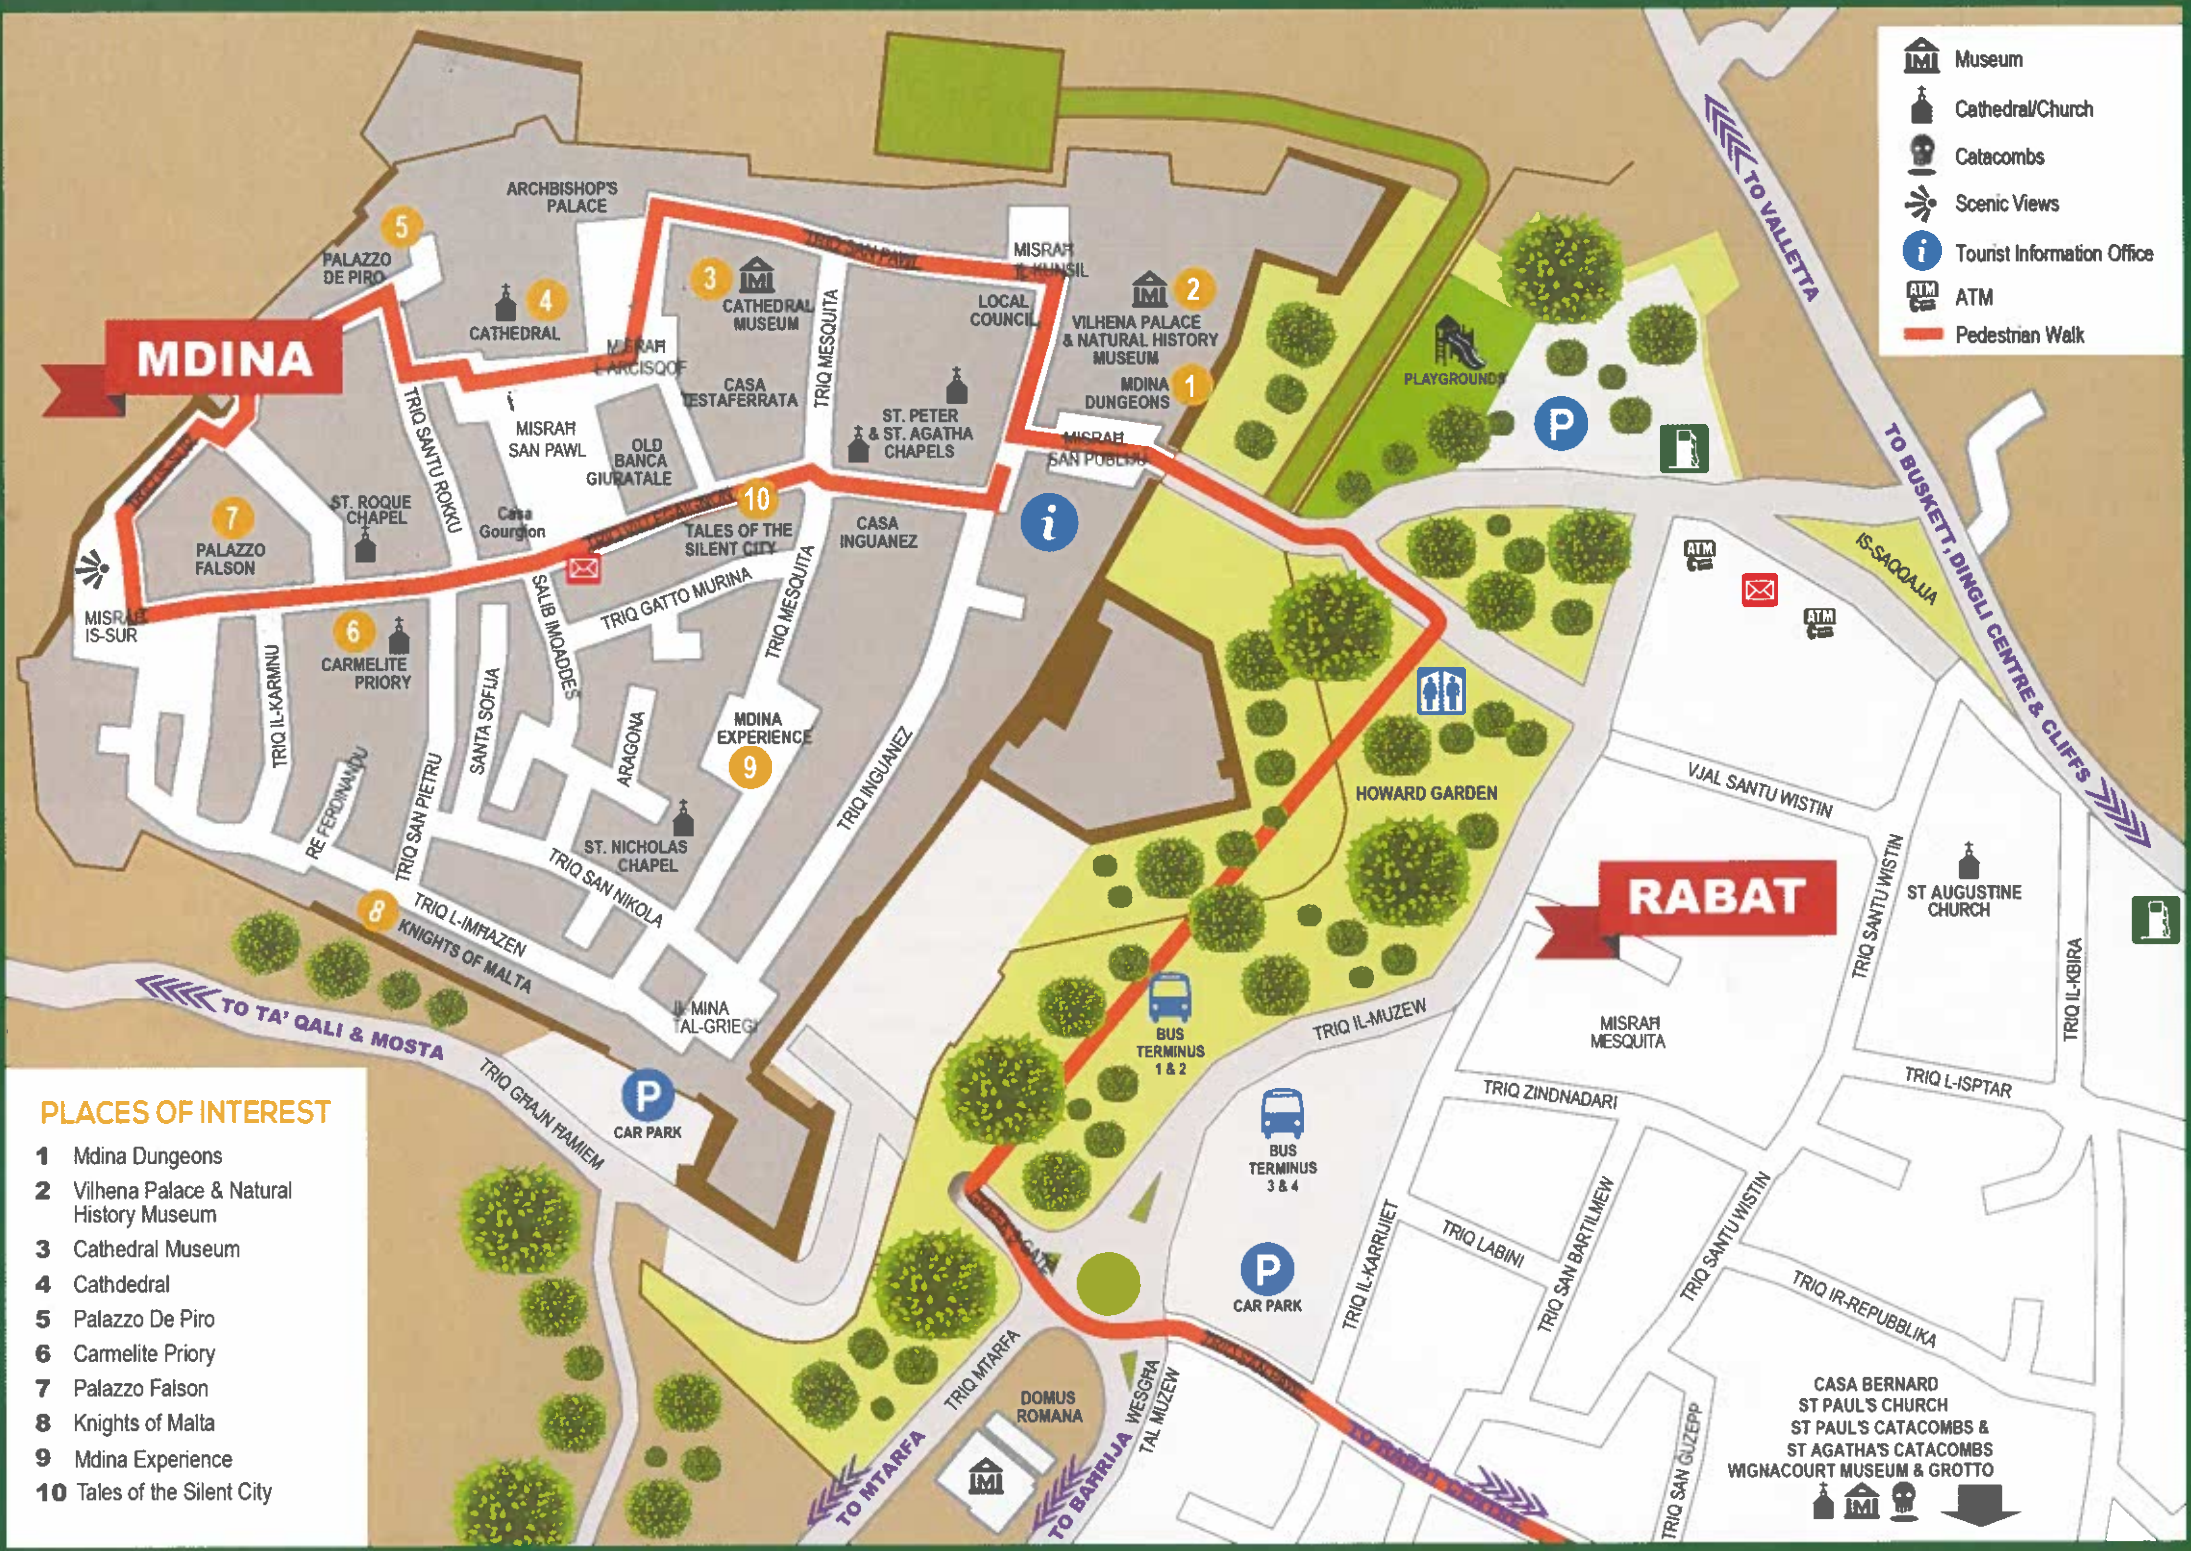

# RABAT

-  Museum
-  Cathedral/Church
-  Catacombs
-  Scenic Views
-  Tourist Information Office
-  ATM
-  Pedestrian Walk

## PLACES OF INTEREST

- 1 Mdina Dungeons
- 2 Vilhena Palace & Natural History Museum
- 3 Cathedral Museum
- 4 Cathedral
- 5 Palazzo De Piro
- 6 Carmelite Priory
- 7 Palazzo Falson
- 8 Knights of Malta
- 9 Mdina Experience
- 10 Tales of the Silent City

CASA BERNARD  
ST PAUL'S CHURCH  
ST PAUL'S CATACOMBS &  
ST AGATHA'S CATACOMBS  
WIGNACOURT MUSEUM & GROTTA